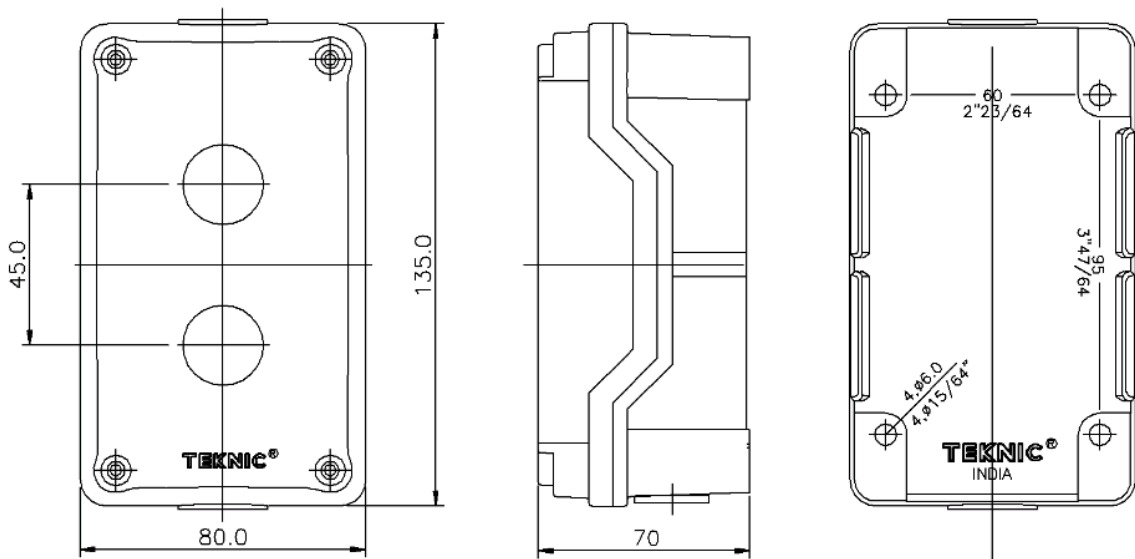

### Dimensions

Note: All dimensions are in mm unless otherwise stated

#### 1way

Following variations are available in 1way empty enclosure

Sr. No.	Color of cover	Color of housing	Product code
1	Yellow	Black	7002A10
2	Grey RAL 7032	Black	7001A13

#### 2way

Following variations are available in 2way empty enclosure

Sr. No.	Color of cover	Color of housing	Product code
1	Yellow	Black	7002C10
2	Grey RAL 7032	Black	7001C13

**Dimensions (Contd.)**

**3way**

## Dimensions (Contd.)