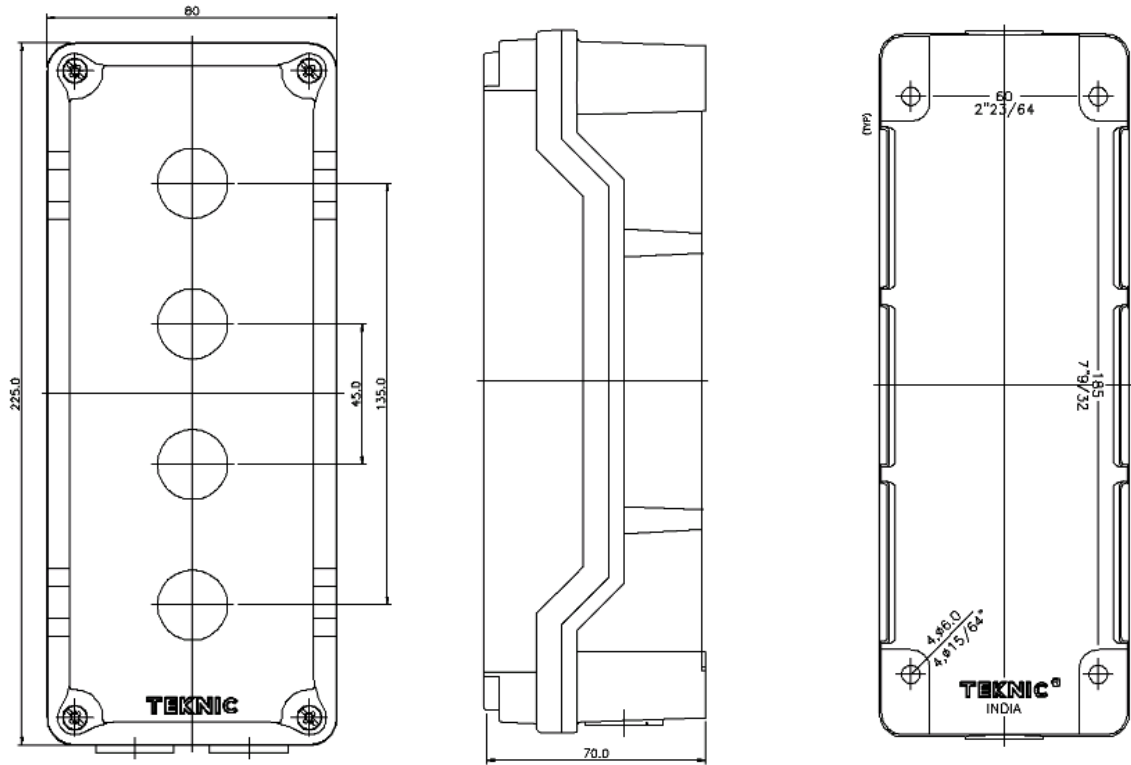

Dimensions (Contd.)

4way

Following variations are available in 4way empty enclosure

Sr. No.	Color of cover	Color of housing	Product code
1	Yellow	Black	7001G13
2	Grey RAL 7032	Black	7002G10