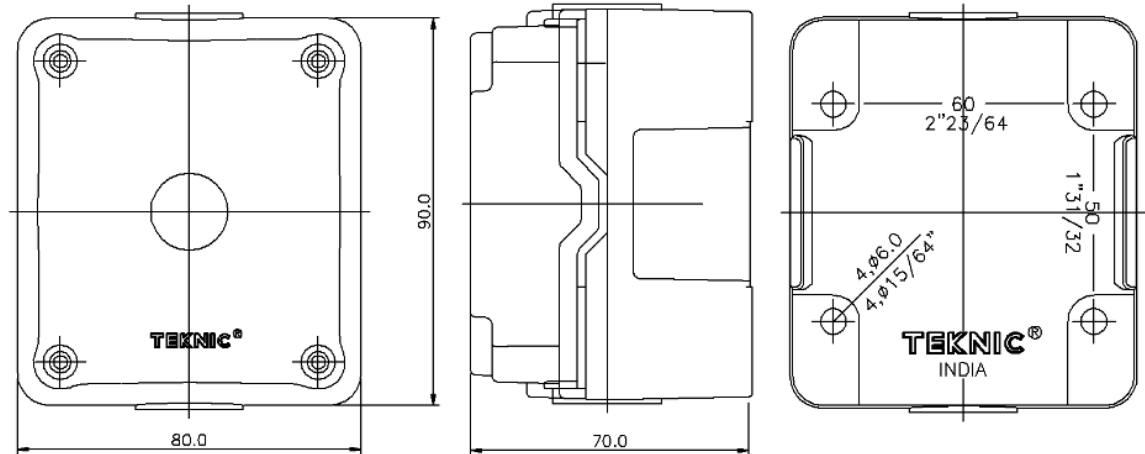

### Dimensions

Note: All dimensions are in mm unless otherwise stated

#### 1way

Following variations are available in 1way empty enclosure

Sr. No.	Color of cover	Color of housing	Product code
1	Yellow	Black	7002A10
2	Grey RAL 7032	Black	7001A13

#### 2way

Following variations are available in 2way empty enclosure

Sr. No.	Color of cover	Color of housing	Product code
1	Yellow	Black	7002C10
2	Grey RAL 7032	Black	7001C13

**Dimensions (Contd.)**

**3way**

## Dimensions (Contd.)