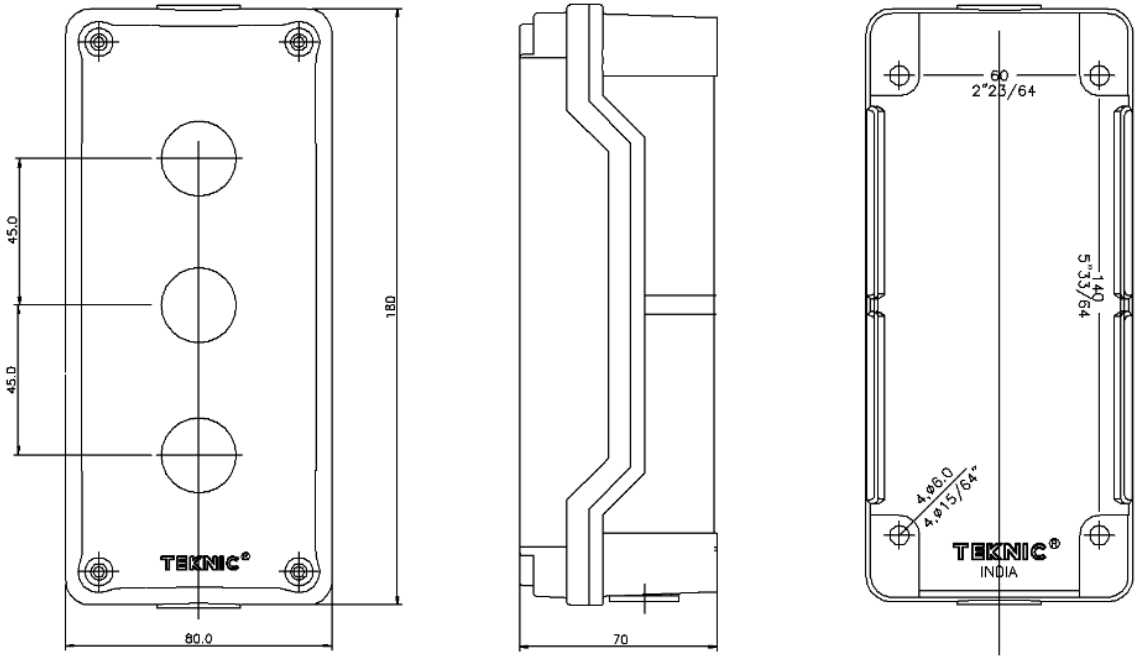

### Dimensions

Note: All dimensions are in mm unless otherwise stated

#### 2way

Following variations are available in 2way empty enclosure

Sr. No.	Color of cover	Color of housing	Product code
1	Yellow	Black	7002C10
2	Grey RAL 7032	Black	7001C13

**Dimensions (Contd.)**

**3way**

## Dimensions (Contd.)